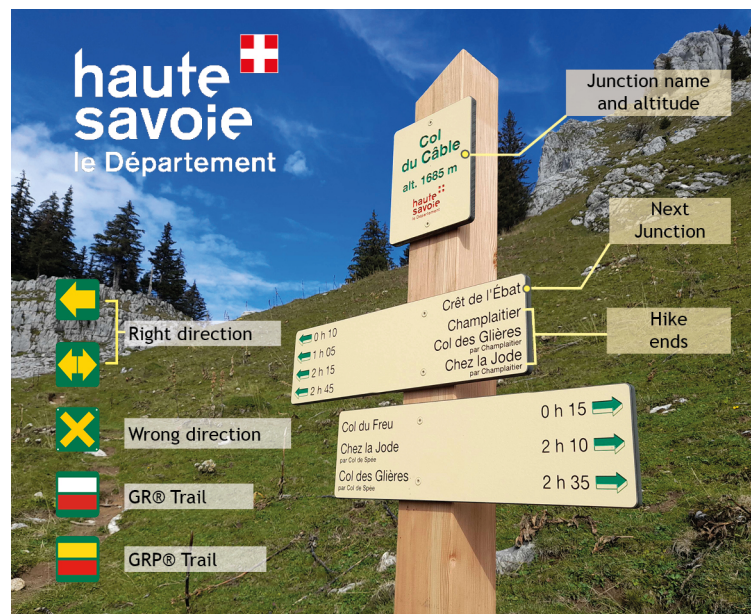

-TRAIL 6

A very versatile all mountain bike with 150mm of travel, a geometry that is very comfortable on the downhill, and a "magic" rear suspension that will surprise you with its shock absorption capabilities.

- GAME 6

A high performance enduro bike with 160mm of travel and a wide open front end to give you confidence when riding downhill. The ideal VTTAE to go very fast downhill in complete safety.

The whole thing is assisted by a BOSCH engine, the reference in terms of VTTAE engines.

Téléchargez l'appli officielle

RANDO SAVOIE MONT BLANC

Gratuit

Plus de 800 itinéraires randos et balades!

Apple store

Google Play

TAKE NOTHING BUT MEMORIES ...

- Keep to the paths
- Protect the countryside
- Take your litter home
- Share the countryside, be courteous and considerate towards others
- Close gates
- Go round flocks and stay calm if you meet guard dogs
- Wear appropriate footwear and clothing
- Don't forget to take water and food

... LEAVE NOTHING BUT FOOTSTEPS

MOUNTAIN RESCUE: 112 ou 18 ou 114 par SMS

WEATHER: 3250 (€2.99/call + call charge) - www.meteofrance.com

INFORMATION

info@bike-leman.com

06 65 04 66 76

WALKS AND HIKES

ELECTRIC MOUNTAIN BIKE HIRE

As part of our coaching services, we offer the rental of **MOUSTACHE ATVs**: - **TRAIL 6** - **GAME 6** All of them are powered by a **BOSCH** engine, the reference in terms of VTTAE engines.