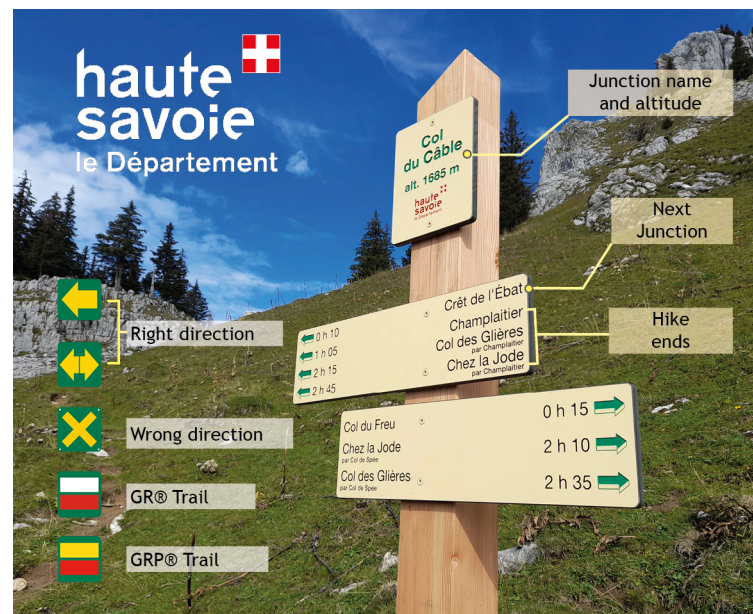

TAKE NOTHING BUT MEMORIES ...

- Keep to the paths
- Protect the countryside
- Take your litter home
- Share the countryside, be courteous and considerate towards others
- Close gates
- Go round flocks and stay calm if you meet guard dogs
- Wear appropriate footwear and clothing
- Don't forget to take water and food

... LEAVE NOTHING BUT FOOTSTEPS

MOUNTAIN RESCUE: 112 ou 18 ou 114 par SMS  
 WEATHER: 3250 (€2.99/call + call charge) - www.meteofrance.com

©Patrick Brault

ELECTRIC TERMINAL BIKE – COL DE BASSACHAUX

Electric terminal bike. With Bosch batterie. If you have an another batterie, bring your own batterie charge.

Téléchargez l'appli officielle

RANDO SAVOIE MONT BLANC

Gratuit

Plus de 800 itinéraires randos et balades!

Apple store

Google Play

INFORMATION

info@portesdusoleil.com  
 00 33 45 07 33 254

## YOUR ROUTE