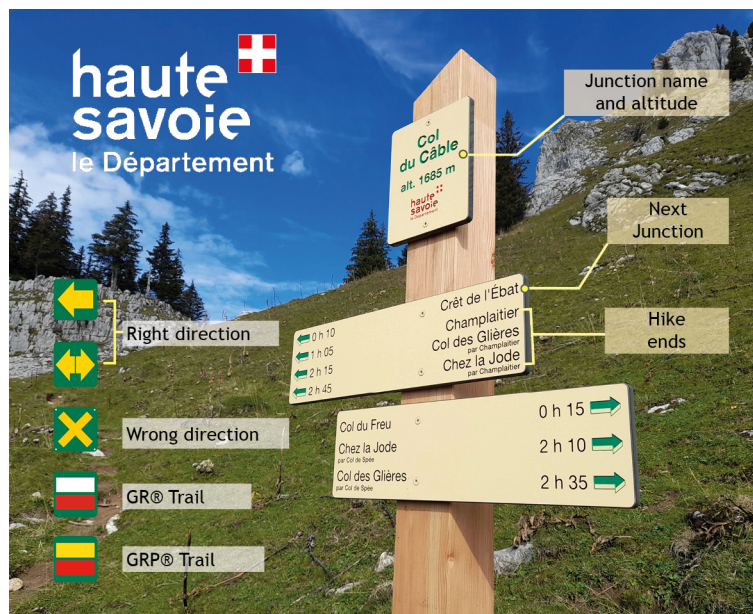

LEMAN MOUNTAINS

Electric terminal bike. With Bosch batterie. If you have another batterie, bring your own battery charge.

Téléchargez l'appli officielle
RANDO SAVOIE MONT BLANC

Gratuit

Plus de 800 itinéraires randos et balades!

Apple store

Google Play

TAKE NOTHING BUT MEMORIES ...

- Keep to the paths
- Protect the countryside
- Take your litter home
- Share the countryside, be courteous and considerate towards others
- Close gates
- Go round flocks and stay calm if you meet guard dogs
- Wear appropriate footwear and clothing
- Don't forget to take water and food

... LEAVE NOTHING BUT FOOTSTEPS

MOUNTAIN RESCUE: 112 ou 18 ou 114 par SMS
WEATHER: 3250 (€2.99/call + call charge) - www.meteofrance.com

INFORMATION

accueil@mairieabondance.fr
04 50 73 00 16

WALKS AND HIKES

STARTING POINT: Place du village

ABONDANCE

LEMAN MOUNTAINS EXPLORE

YOUR ROUTE