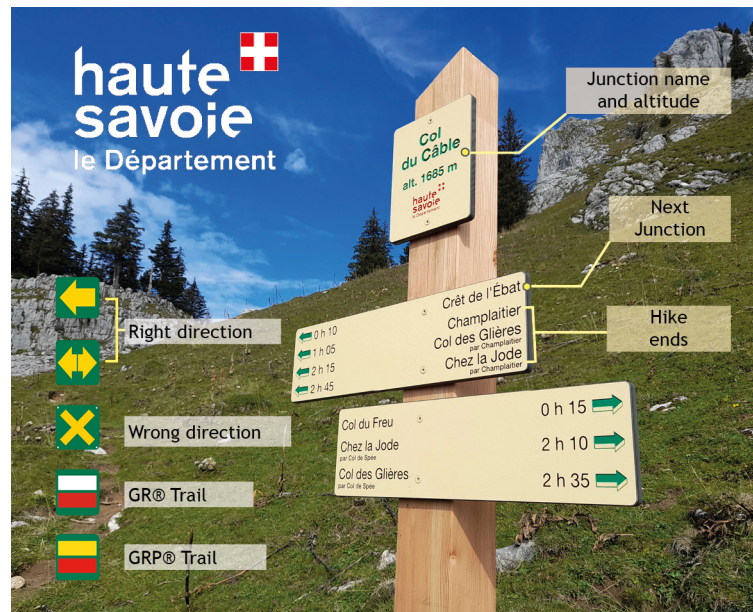

INFORMATION

info@bike-leman.com

06 65 04 66 76

SAINT-PAUL-EN-CHABLAIS