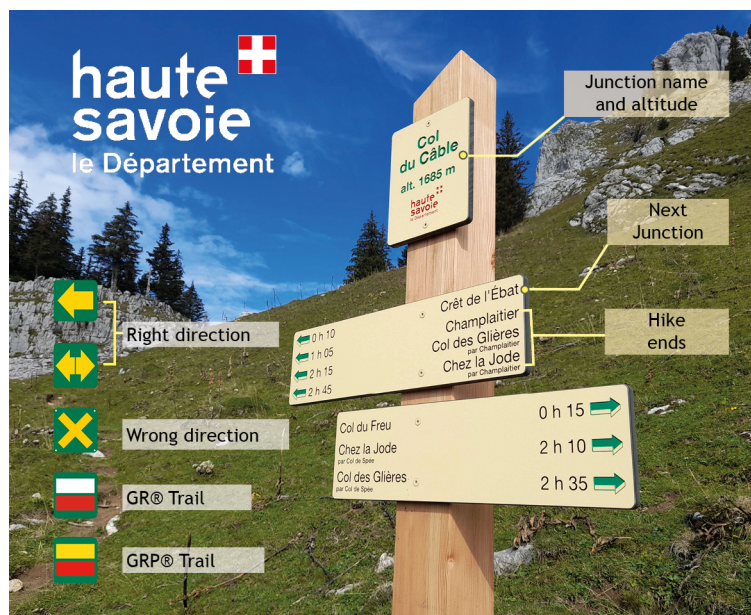

©CCPEVA

TAKE NOTHING BUT MEMORIES ...

- Keep to the paths
- Protect the countryside
- Take your litter home
- Share the countryside, be courteous and considerate towards others
- Close gates
- Go round flocks and stay calm if you meet guard dogs
- Wear appropriate footwear and clothing
- Don't forget to take water and food

Circuit n°1 La Panoramique - VTT FFC pays d'Evian balcon du Léman, located on the Gavot plateau. Can be done by mountain bike or electric mountain bike. Blue level - medium, moderate.

Loop  MODERATE
 15.25 km
 + 194 m  - 194 m

STARTING POINT: 601 route du Collège

Téléchargez l'appli officielle

RANDO SAVOIE MONT BLANC

Gratuit

Plus de 800 itinéraires randos et balades!

Apple store

Google Play

INFORMATION

bernex@ot-peva.com
04 50 73 60 72

SAINT-PAUL-EN-CHABLAIS

©Leman Mountains Explore

YOUR ROUTE

RECOMMENDATIONS: – Control your speed to respect other cyclists.
– Don't stray off the paths, as you're riding in a predominantly agricultural area. – Respect private property, close fences and dismount if necessary. If you encounter any problems with signposting, marking or conflicts of use, don't hesitate to report them to Suricate <https://sentinelles.sportsdenature.fr/>.